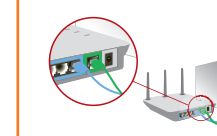

3 Easy Steps

Package Includes

System Requirements

BELKIN® Wireless Pre-N Router

BELKIN®